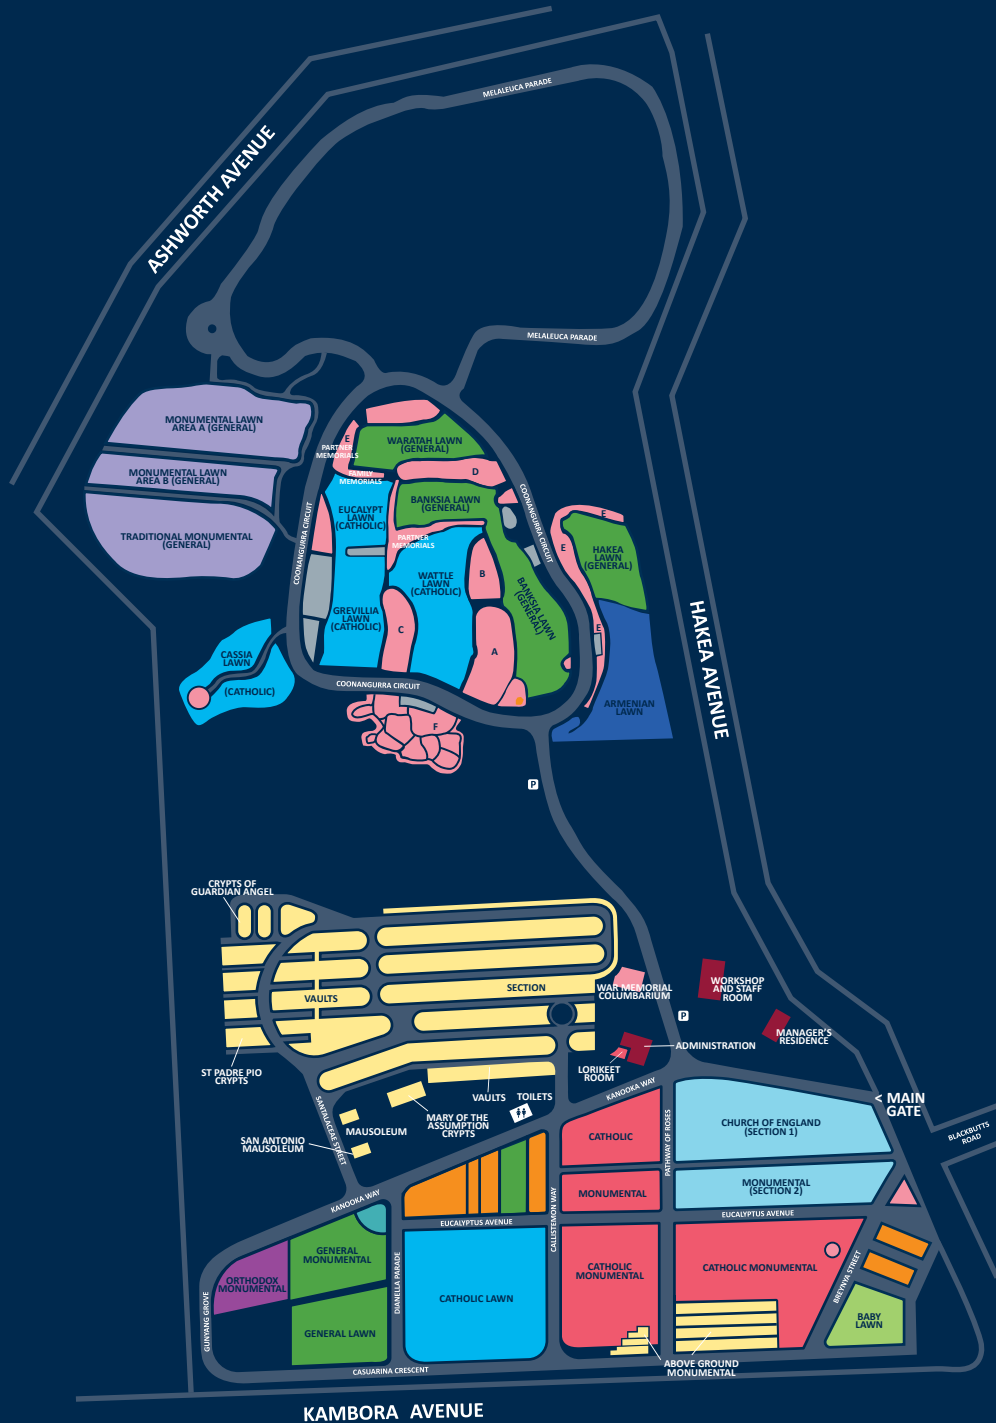

Frenchs Forest
Davidson

- CATHOLIC MONUMENTAL
- CATHOLIC LAWN
- CHURCH OF ENGLAND
- GENERAL LAWN / GENERAL MONUMENTAL
- TRADITIONAL MONUMENTAL / MONUMENTAL LAWN
- METHODIST / PRESBYTERIAN / BAPTIST / CONGREGATIONAL MONUMENTAL
- VAULTS/CRYPTS
- BABY LAWN
- ARMENIAN LAWN
- JEWISH MONUMENTAL
- ORTHODOX MONUMENTAL
- ASH MEMORIALS
Poet's Corner
Partner Memorials
Family Memorials
Cassia Memorial Garden
Clancy of the Overflow
Bushland Memorial Gardens A-F
War Memorial Columbarium
- ALL OTHER AREAS
- TOILETS
- PARKING